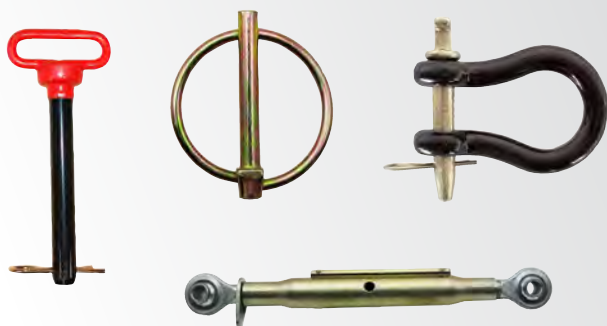

**Dead-End Gopher Trap**

**\$20.39** REG. \$23.99

1145721. Available at select locations.

**SAVE \$20**

**49" Bale Spear**

**\$109.99** REG. \$129.99

1149715, 1149299.

**SAVE \$10**

## BRABER

**SAVE  
20%**

**Clevis & Pins**  
FROM \$1.19 REG. \$1.49-\$142.99  
Selection may vary by store.

**SAVE  
10%**

**Hydraulic Cylinders & Parts**  
FROM \$4.49 REG. \$4.99-\$289.99

**SAVE \$30**

**48" Farm Jack**  
\$99.99 REG. \$129.99  
1150006

**SAVE  
10%**

**Parallel Harrows**  
FROM \$319.49  
REG. \$354.99-\$459.99  
60": 111881, 40": 111872.

**BUY 5 OR MORE  
SAVE 15%**

**Harrow Tooth Shanks**  
REG. \$6.99-\$7.99  
5", 1146286, 8", 1131662. Mix & match.